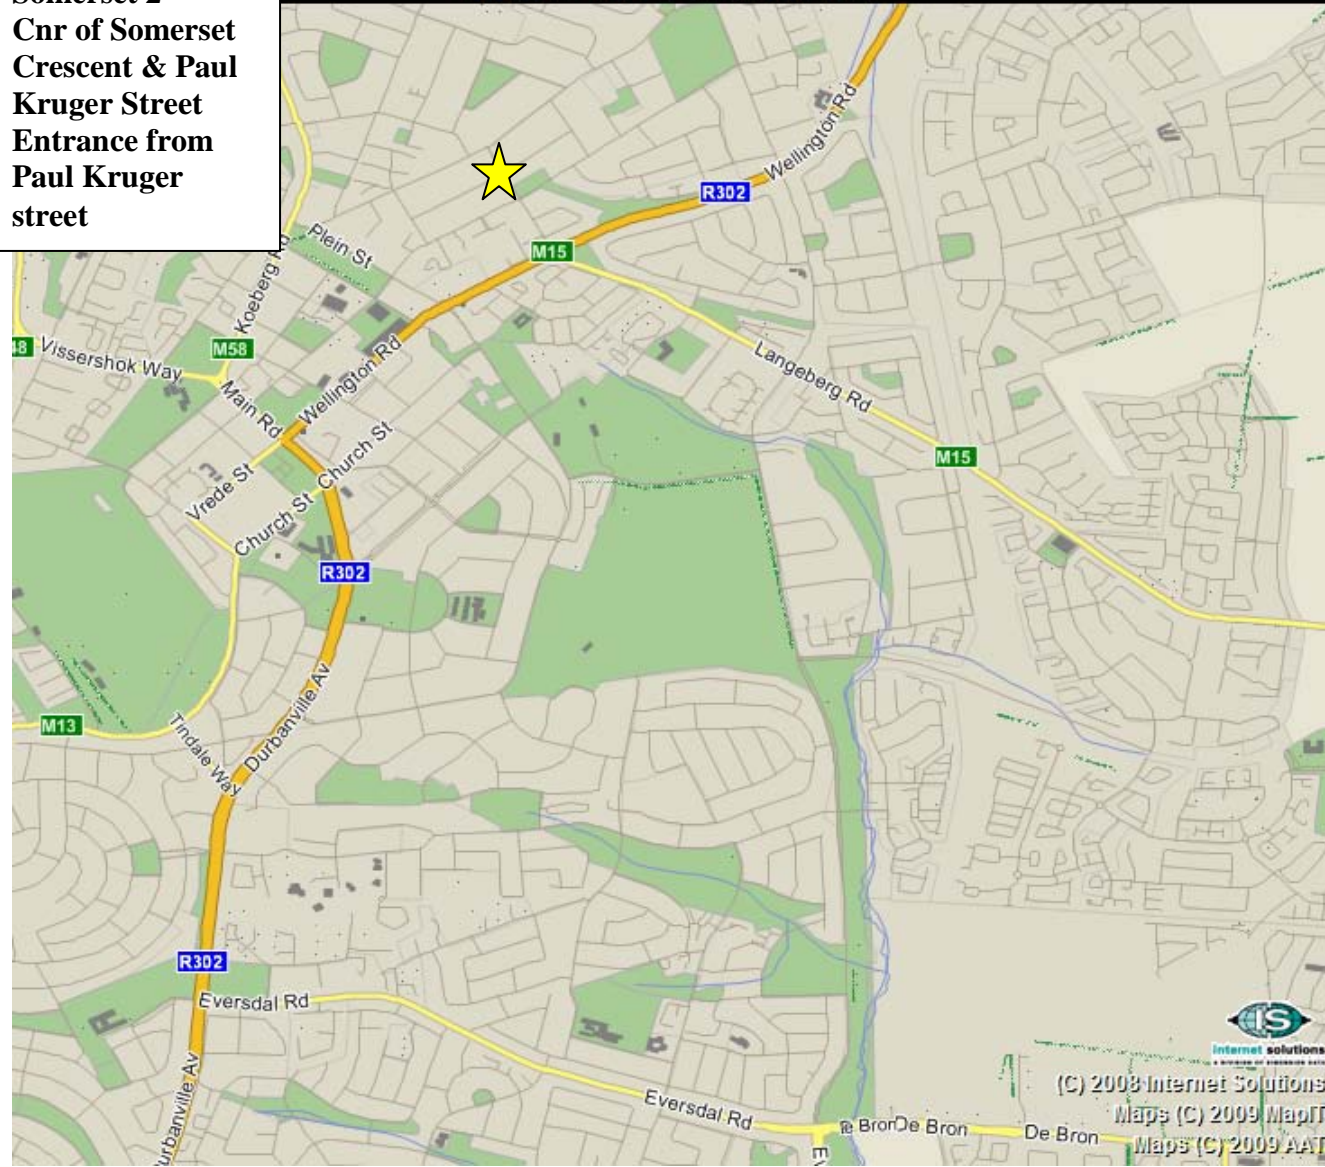

**Somerset 2
Cnr of Somerset
Crescent & Paul
Kruger Street
Entrance from
Paul Kruger
street**

Map Courtesy of www.streetmaps.co.za

- From the N1 take the Tygervalley Turn off onto Durban Road (Parc du Cap / R302).
- Pass Tygervalley on left hand side and keep going until you get to Durbanville City Centre.
- Pass the Palm Grove Centre which will be on your left (Stones, Grill & Butcher, Woolworths)
- At the next traffic lights turn right into Wellington Road (M4 Rd of Durbanville) [On map marked as R304-Wellington]
- Pass through 2 traffic lights.
- The Durbanville Medi Clinic will be on your left-hand side;
- At traffic lights after the Medi Clinic, turn left into Paul Kruger Street.
- Second right into Somerset Crescent
- We are situated at Somerset 2, Paul Kruger Street.